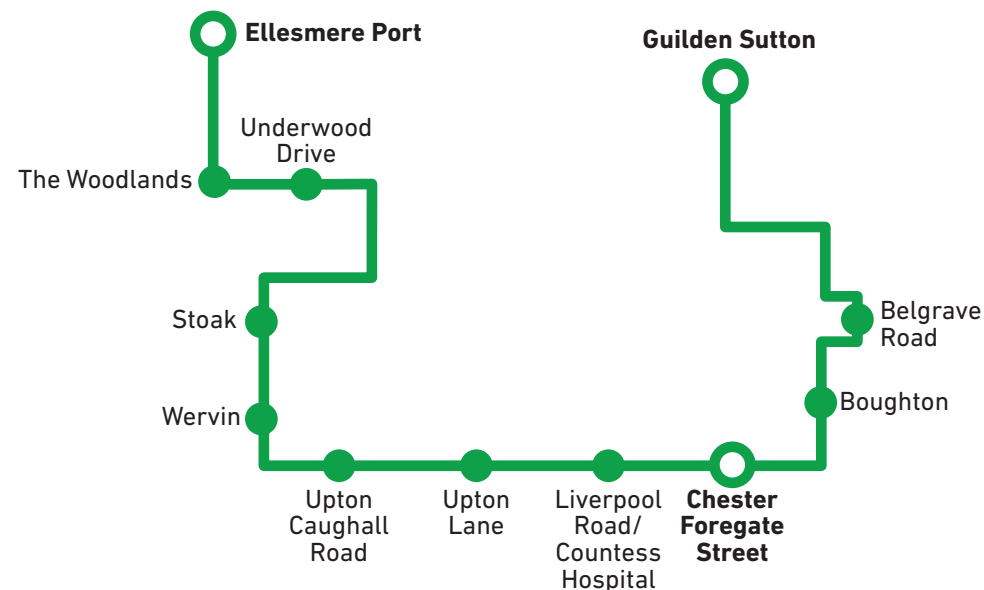

Service **26**

From
1st September
2015

Ellesmere Port - Chester - Guilden Sutton

Serving: Stoak
Wervin
Upton
Belgrave Road

Operated by Arrowbrook Coaches

26 Ellesmere Port - Wervin - Upton - Chester - Belgrave Road - Guilden Sutton

Route Description - service 26

Ellesmere Port Bus Station, Wellington Road, Civic Way, Chester Road, Woodland Road Underwood Drive, Stanney Lane, Longlooms Road, A5117, Little Stanney Lane, Wervin Road, Caughall Road, Heath Road, Upton Lane, Liverpool Road, Upper Northgate St, Delamere Street, Victoria Road, Gorse Stacks, Frodsham Street, Foregate Street, The Bars, Boughton, Stocks Lane (outbound), Heath Lane, Oakmere Drive, Belgrave Road, Whitchurch Road, A41 Ring Road, Guilden Sutton Lane, Oaklands, School Lane.

Route Description - service S26 (Schooldays)

Guilden Sutton Oaklands, School Lane, Station Lane, St Peters way, Plemstall Way, A56 Warrington Road, Greenfield lane A41, Long Lane, Weston Grove, St James Avenue.

Route Description - service 28

Frodsham Street, Foregate Street, The Bars, Boughton, Tarvin Road, Tarvin Bridge, Vicars Cross Road, Green Lane, A41 Ring Road, Guilden Sutton Lane, School Lane, then proceeds to Thornton-le-Moors, Elton and Ince.